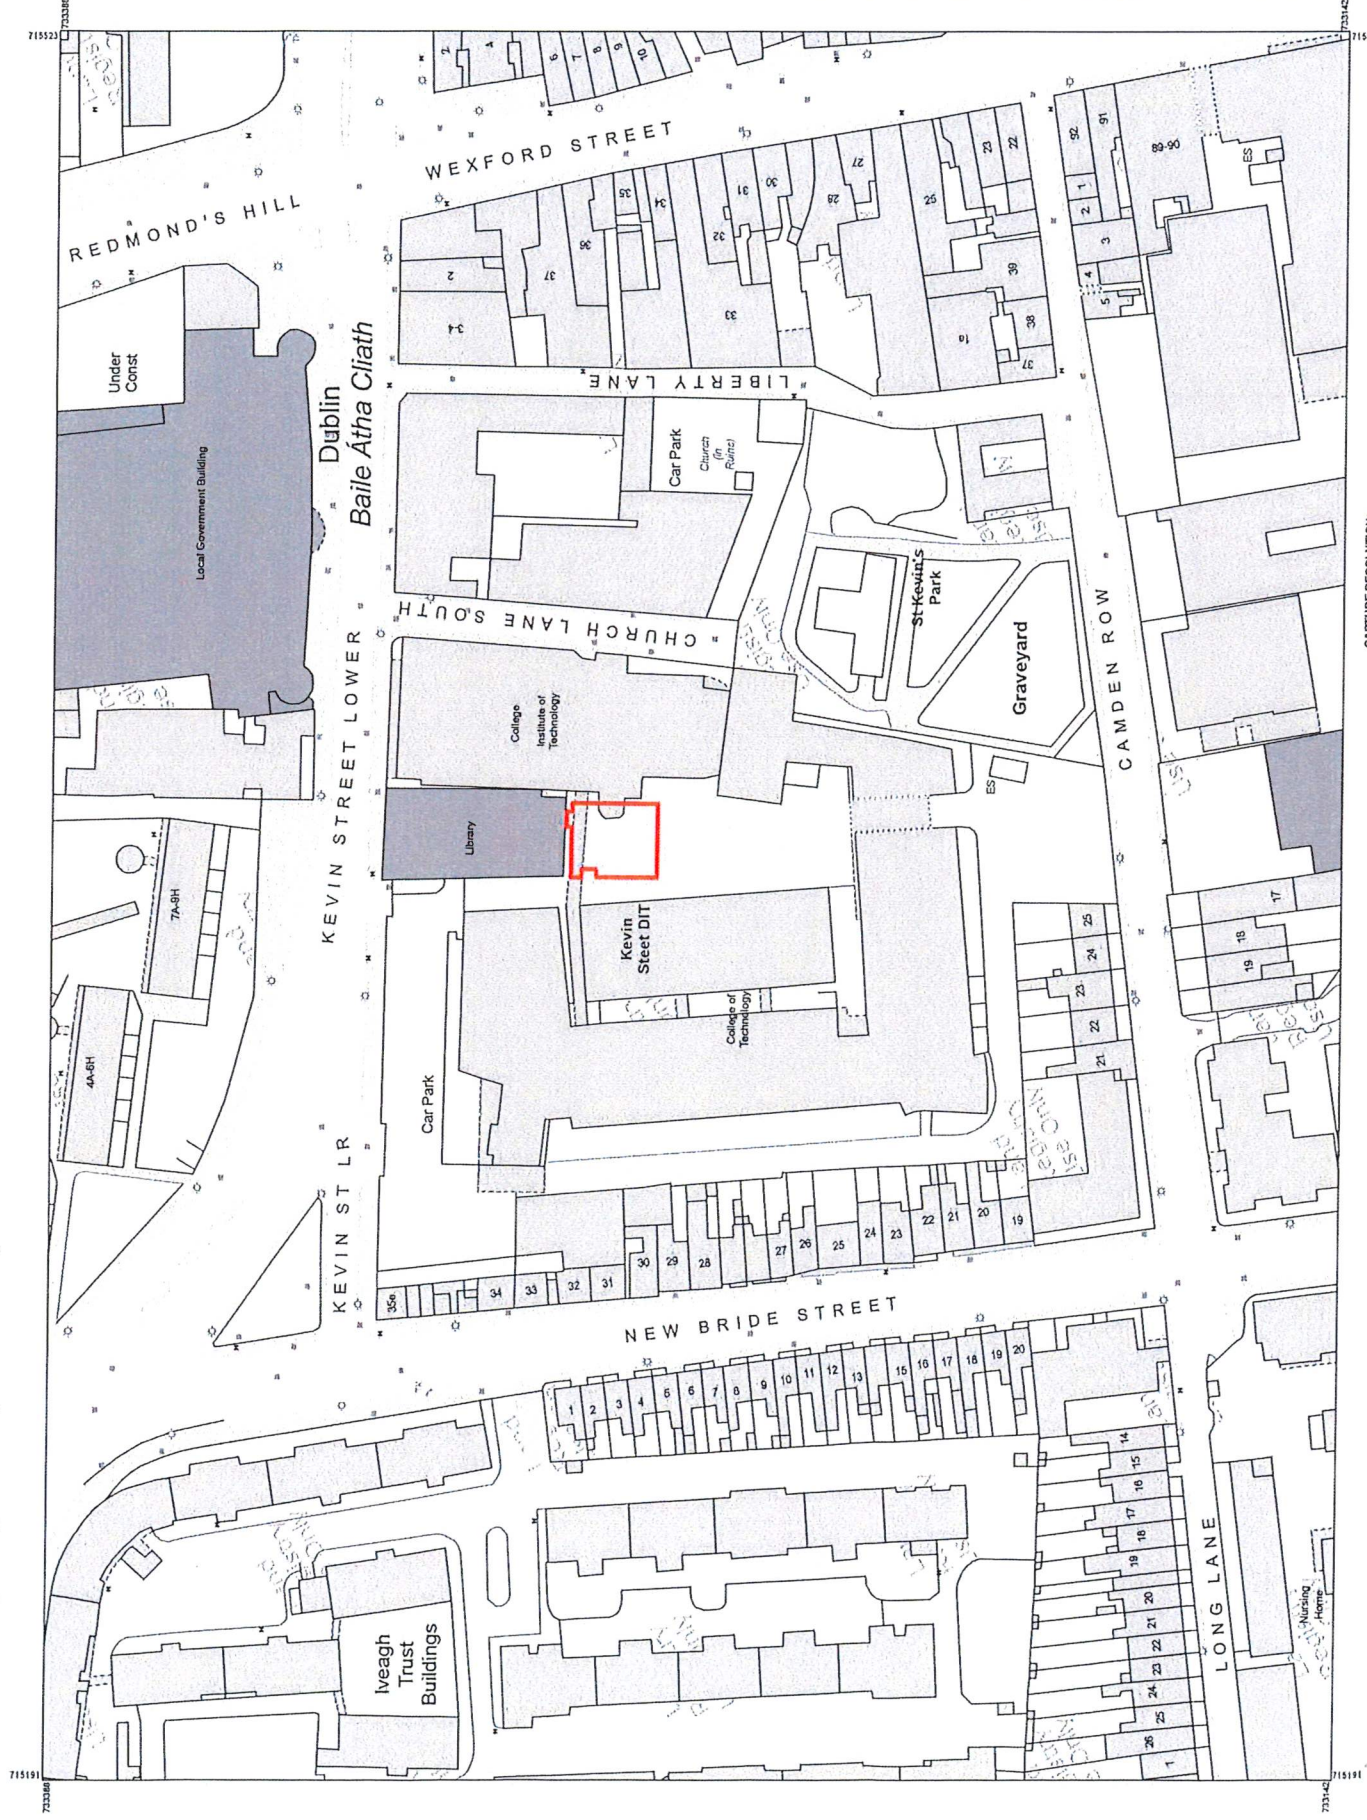

Land Registry Compliant Map

CENTRE COORDINATES:
ITM 71537,733265

PUBLISHED:
10/02/2021

ORDER NO.:
50171080_1

MAP SERIES:
1:1,000

MAP SHEETS:
3263-15
3263-20

COMPILED AND PUBLISHED BY:
Ordnance Survey Ireland,
Phoenix Park,
Dublin 8,
Ireland.

Unauthorised reproduction
infringes Ordnance Survey Ireland
and Government of Ireland
copyright.

All rights reserved.
No part of this publication may
be copied, reproduced,
or transmitted in any form
or by any means without the prior
written permission of
the copyright owners.

The representation on this map
of a road, track or footpath
is not evidence of the existence
of a right of way.

Ordnance Survey maps
never show legal property
boundaries, nor do they
show correspondence of
physical features.

©Suirbhreacht Ordánais Éireann, 2021
©Ordnance Survey Ireland, 2021
www.osi.ie/copyright

LEGEND:

<http://www.osi.ie>
Search 'Large Scale Legend'

OUTPUT SCALE: 1:1,000