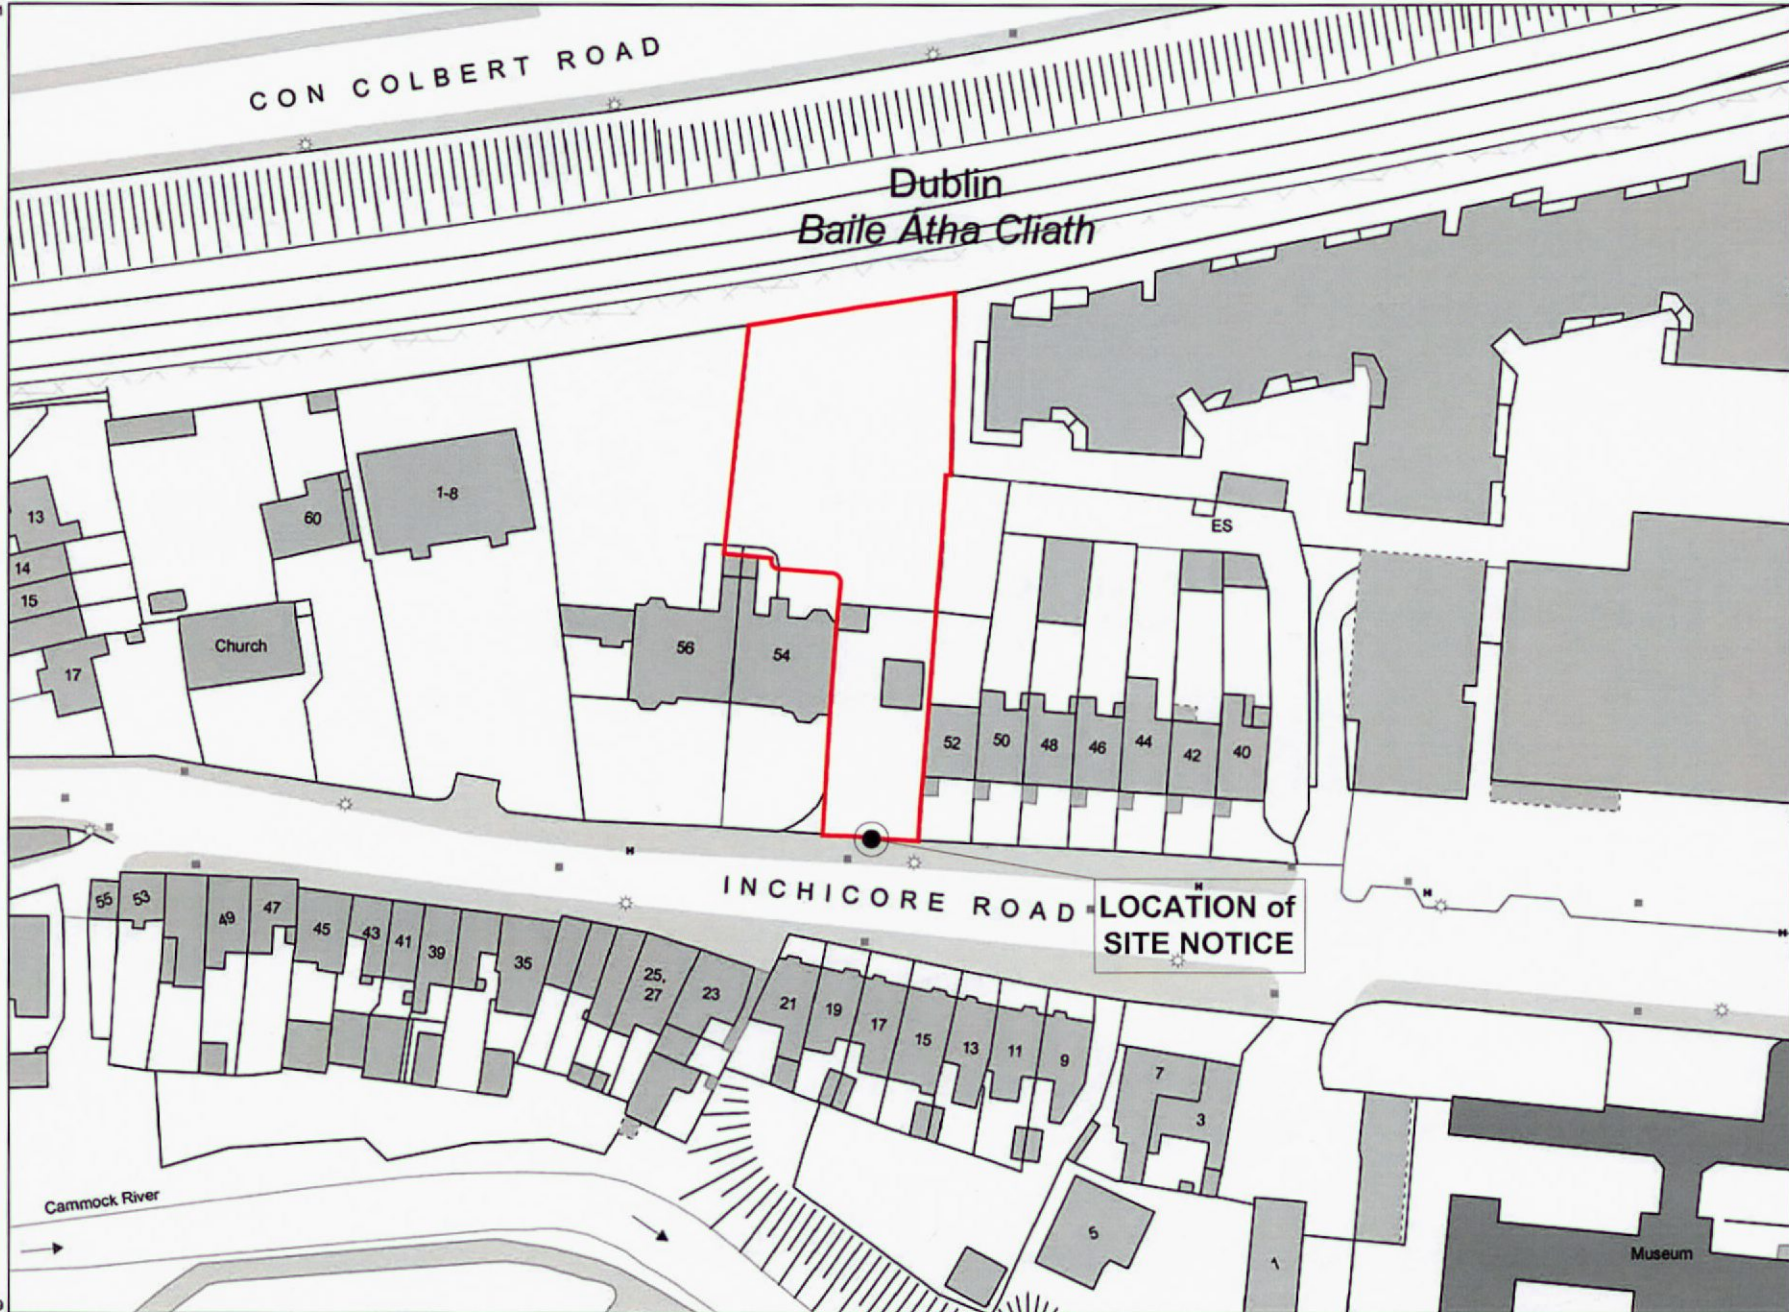

Planning Pack Map

DCC PLAN. : 2738/19
RECEIVED 11 APR 19

712346
33891
33719
712346

712378
733891
733719
712378

CENTRE COORDINATES:
ITM 712463,733805

PUBLISHED: 06/11/2018
ORDER NO.: 50032783_1

MAP SERIES: 1:1,000
MAP SHEETS: 3263-06, 3263-11

The representation on this map of a road, track or footpath is not evidence of the existence of a right of way.

Ordnance Survey maps never show legal property boundaries, nor do they show ownership of physical features.

© Suirbhéireacht Ordanáis Éireann, 2018
© Ordnance Survey Ireland, 2018
www.osi.ie/copyright

OUTPUT SCALE: 1:1,000

CAPTURE RESOLUTION:
The map objects are only accurate to the resolution at which they were captured. Output scale is not indicative of data capture scale. Further information is available at: <http://www.osi.ie: search 'Capture Resolution'>