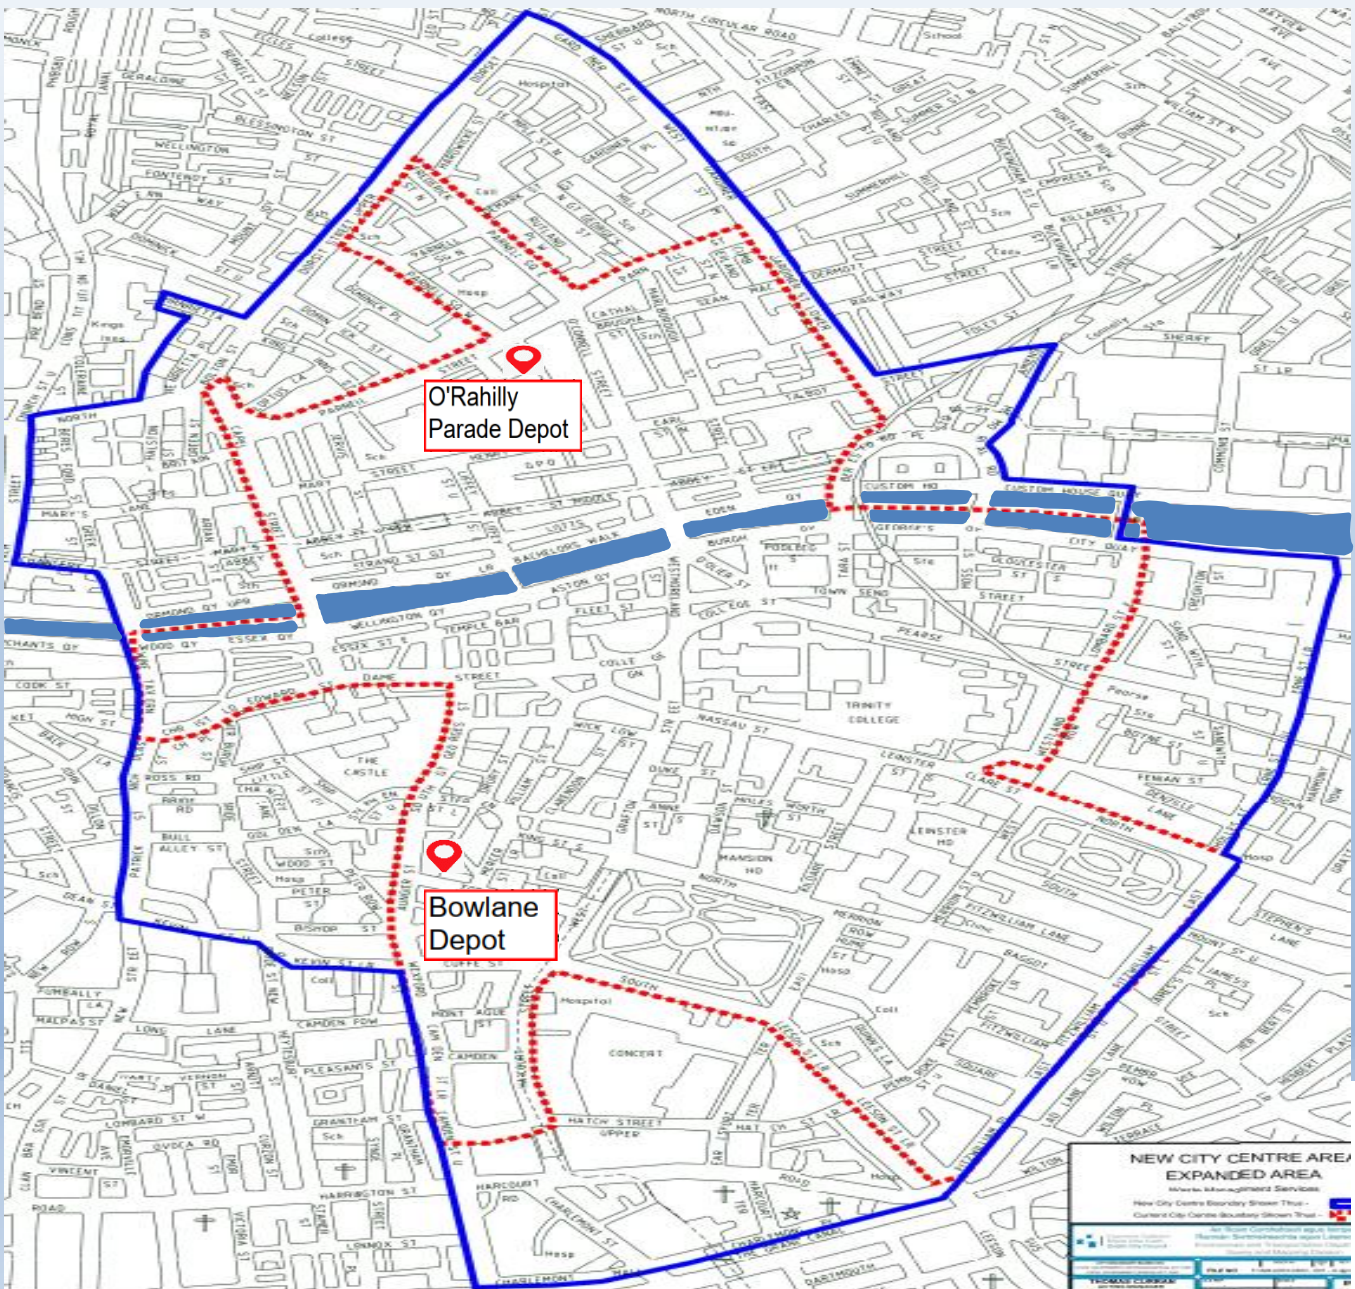

City Centre Expansion

684 Litter Bins in Existing Service

920 Litter Bins in Proposed Service

38 No. Staff X 3 Teams in Existing Service Area

50 No. Staff X 3 Teams in Proposed Service Area

Existing Service Area = 2.17km²

Proposed Service Area = 3.75km²

* Night Shift Staff No. increasing by +10, plus addition of 6 new wash vans

NEW CITY CENTRE AREA EXPANDED AREA
Shows the new Litter Bin Service Area
New City Centre Boundary Shown Thus -
Current City Centre Boundary Shown Thus -

Comhairle Cathrach
Bhaile Átha Cliath
Dublin City Council