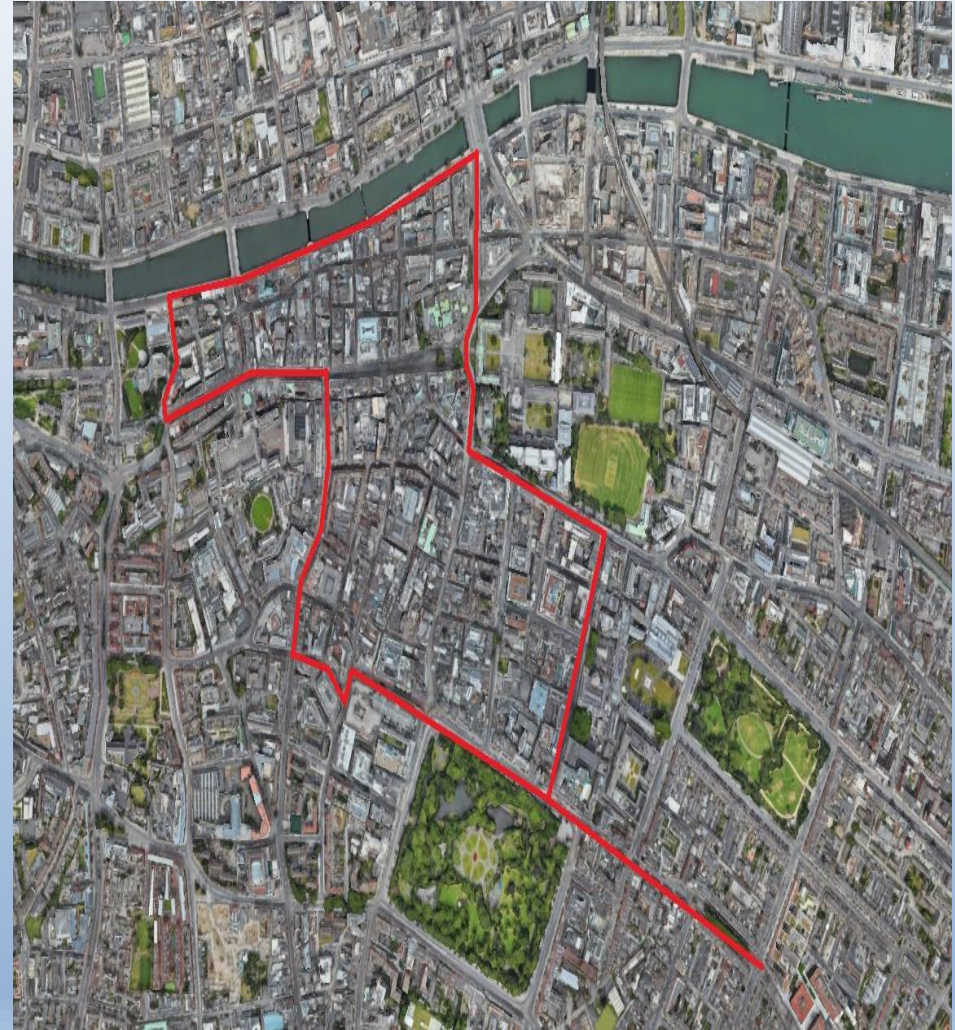

Slide 16:- Removal of Derogations

Comhairle Cathrach
Bhaile Átha Cliath
Dublin City Council