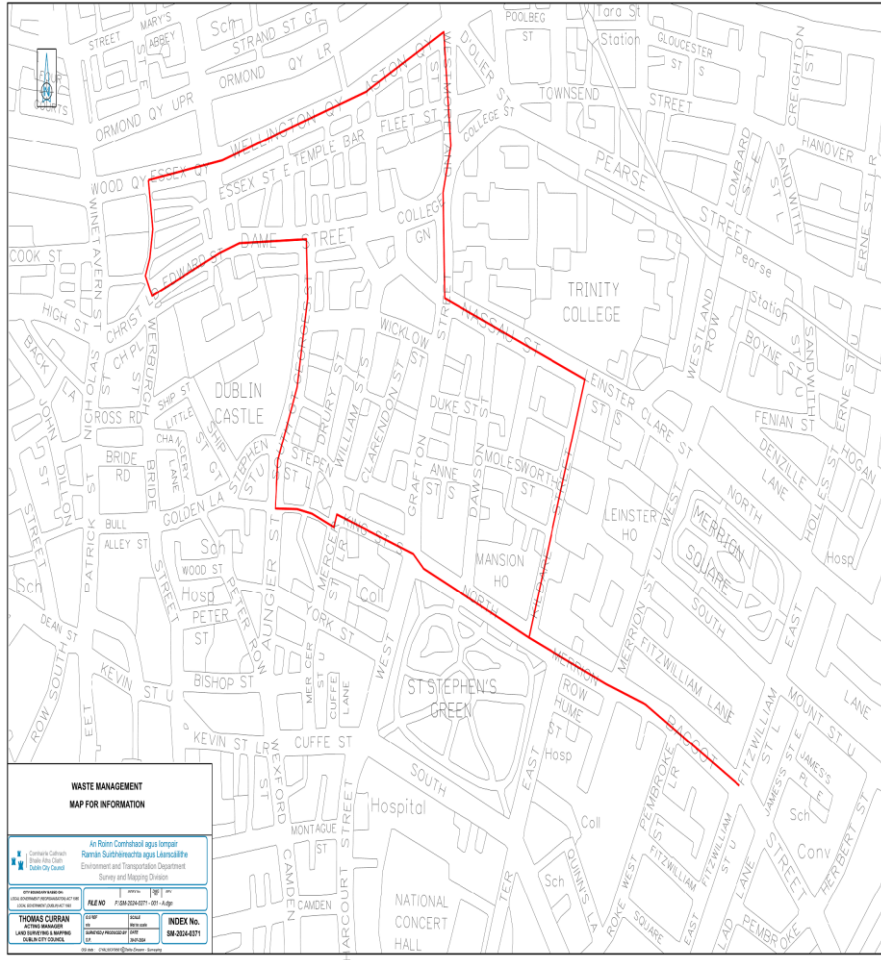

Slide 16:- Removal of Derogations

Comhairle Cathrach
Bhaile Átha Cliath
Dublin City Council