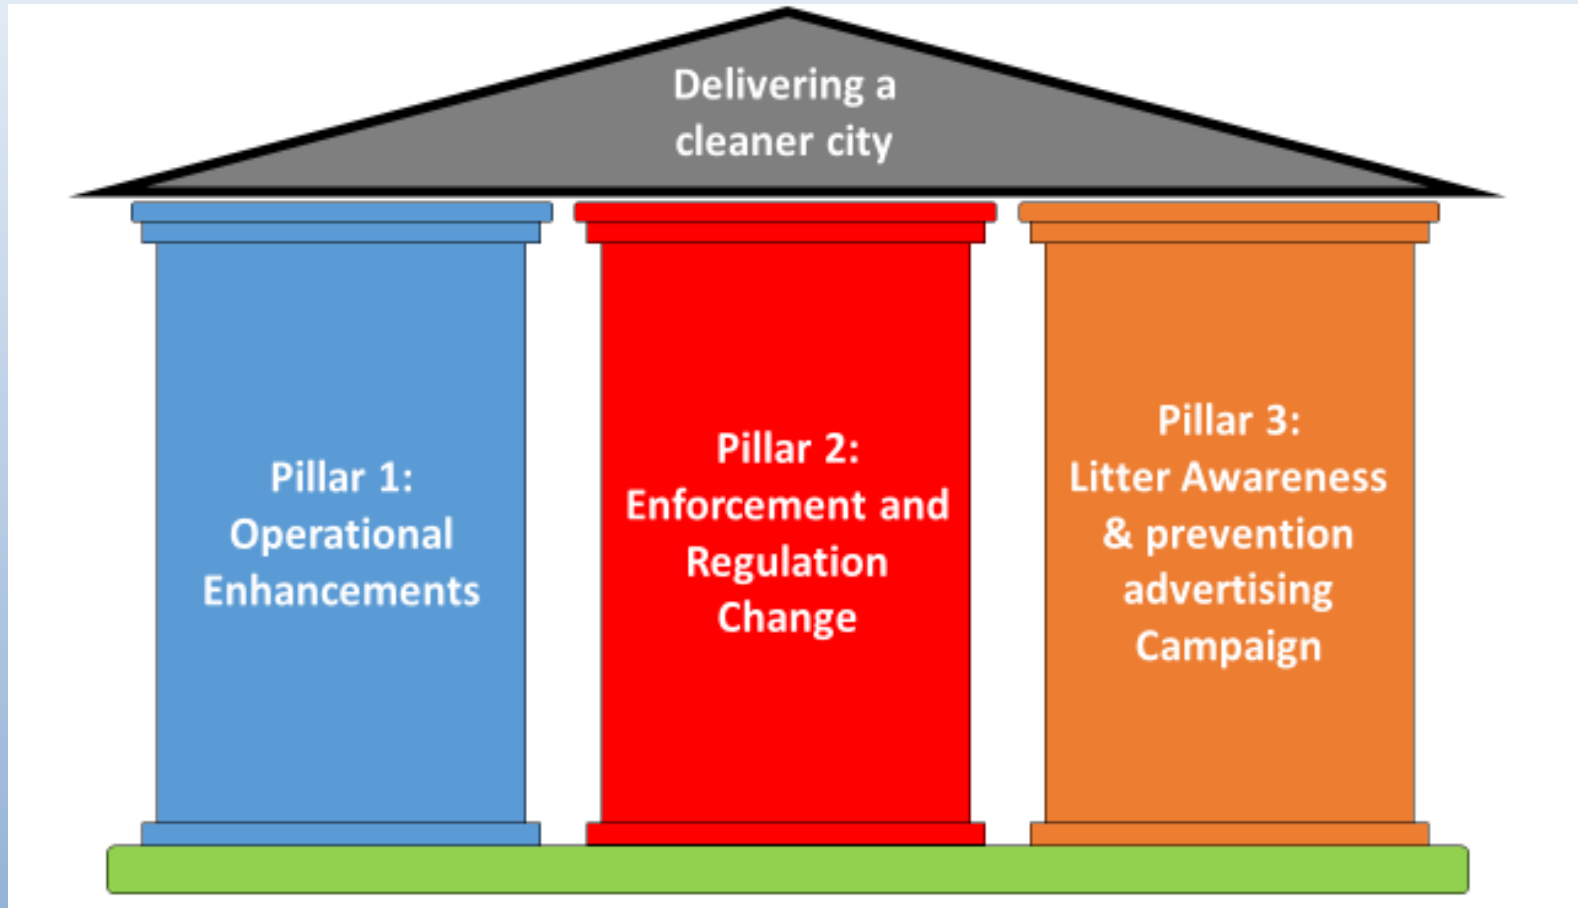

3 Pillar Strategy Launched 2024 to Improve the Waste Management Service