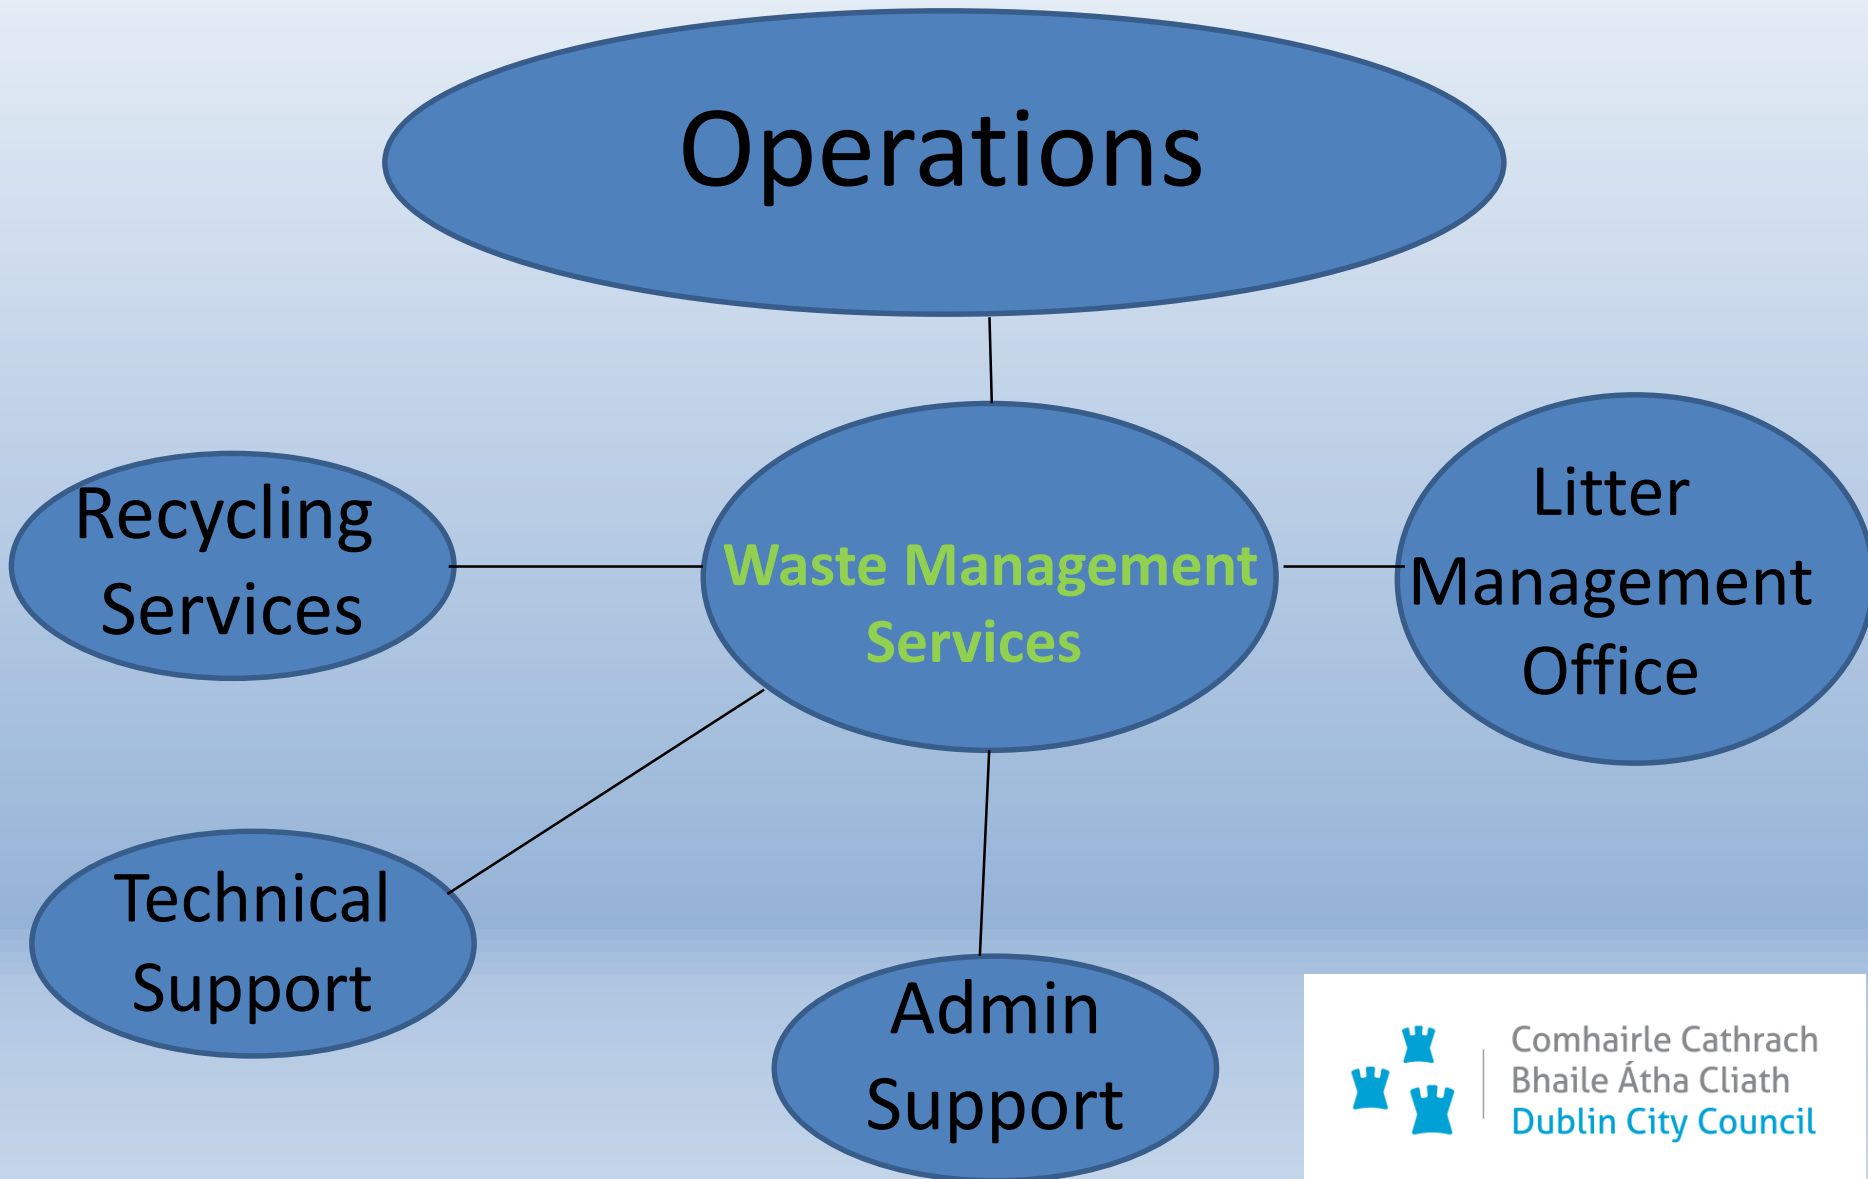

Operations

Comhairle Cathrach
Bhaile Átha Cliath
Dublin City Council

Operations: Map of inspector areas

- c. 500 Op Staff
- 260 Vehicles
- 6 Operational Depots
- 8 Bring Centres
- 3 Civic Amenity Sites
- Circa 33,000 service request per year (online 24/7)
- Circa 18,000 tonnes of litter collected per year
- 3500 public litter bins