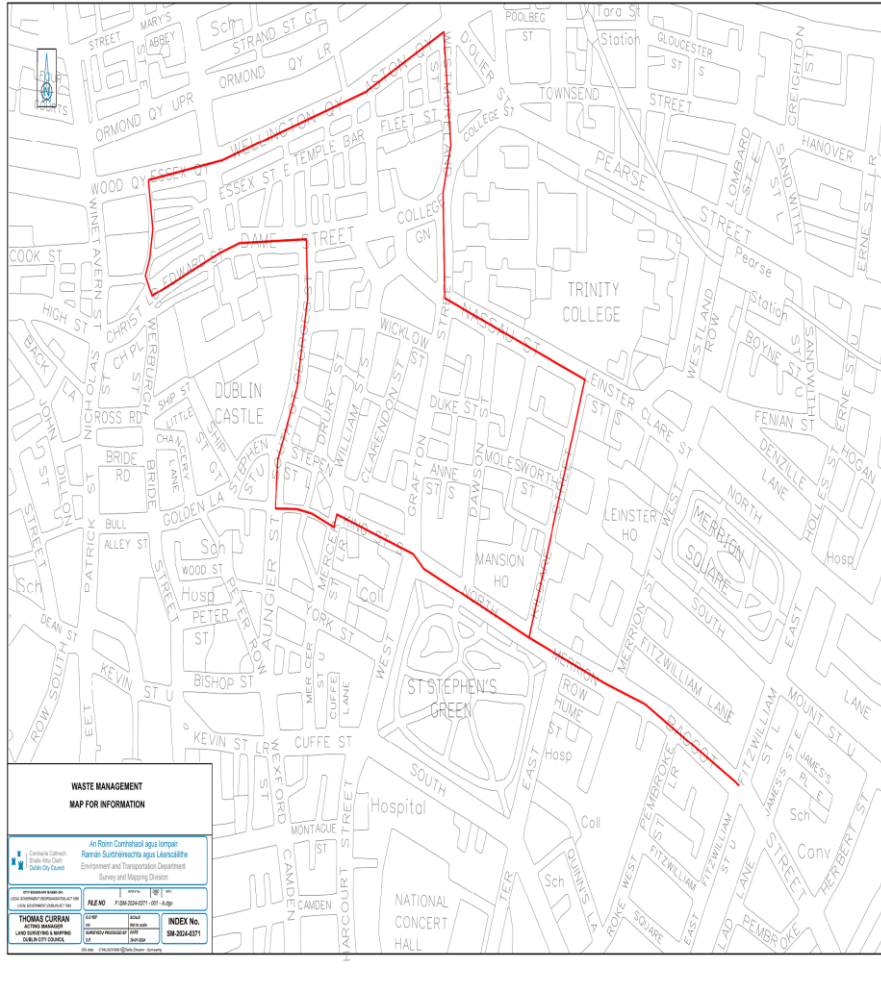

Slide 16:- Removal of Derogations

Comhairle Cathrach
Bhaile Átha Cliath
Dublin City Council