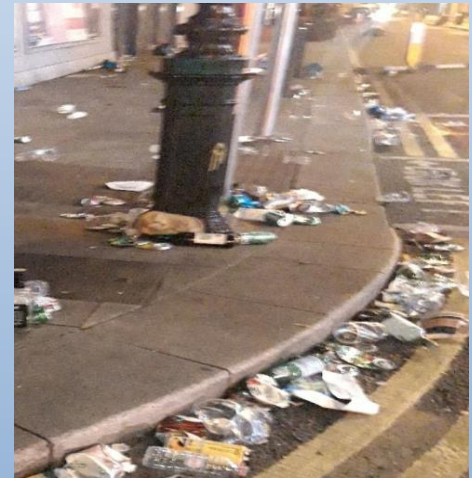

*** Litter ***

Comhairle Cathrach
Bhaile Átha Cliath
Dublin City Council