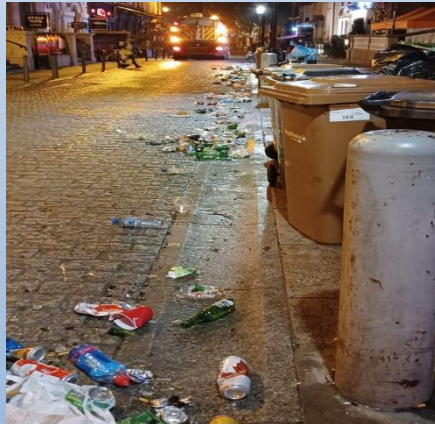

*** Litter ***

Comhairle Cathrach
Bhaile Átha Cliath
Dublin City Council