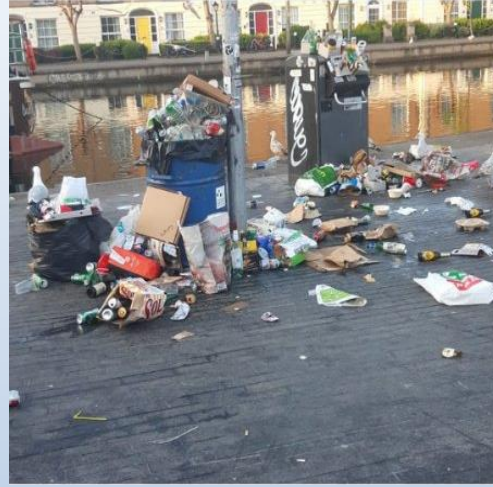

*** Litter ***

Comhairle Cathrach
Bhaile Átha Cliath
Dublin City Council