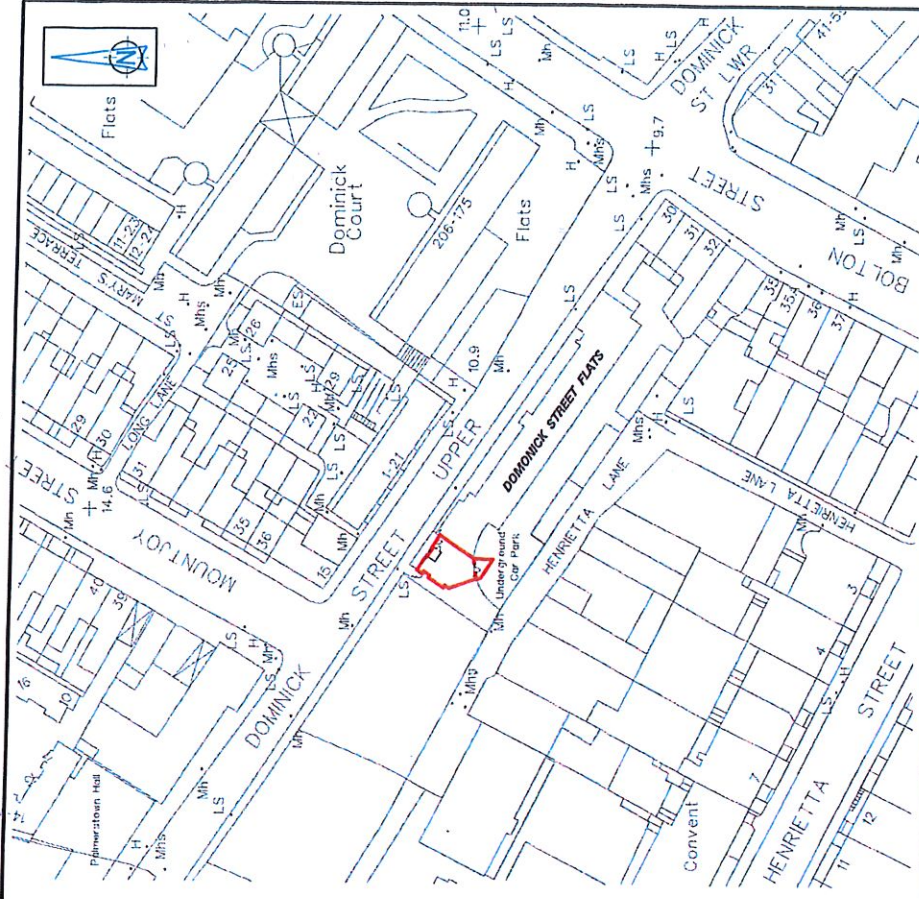

W
Comhairle Cathrach
Bríche Átha Cliath
Dublin City Council

An Roinn Comshaoil agus Iompair
Rannán Suirbhéireachta agus Léarscáilithe
Environment and Transportation Department
Survey and Mapping Division

O.S REF	SCALE
3197-25 , 3263-05	1:1000 and 1:200
DATE	SURVEYED/ PRODUCED BY
30-06-2017	FC

FILE NO	INDEX No	FOLDER No	CODE	DWG No	REV
SM-2017-0389_0204-C3-001-A.dgn					

THIS MAP IS CERTIFIED TO BE COMPUTER GENERATED BY DUBLIN CITY COUNCIL FROM ORDNANCE SURVEY DIGITAL MAPBASE SURVEY, MAPPING AND RELATED RESEARCH APPROVED

APPROVED **THOMAS CURRAN**
ACTING MANAGER LAND SURVEYING & MAPPING
DUBLIN CITY COUNCIL

INDEX No.
SM-2017-0389

OSi data : © Ordnance Survey Ireland. All rights reserved. Licence Number 2015/22/CCMA/Dublin City Council