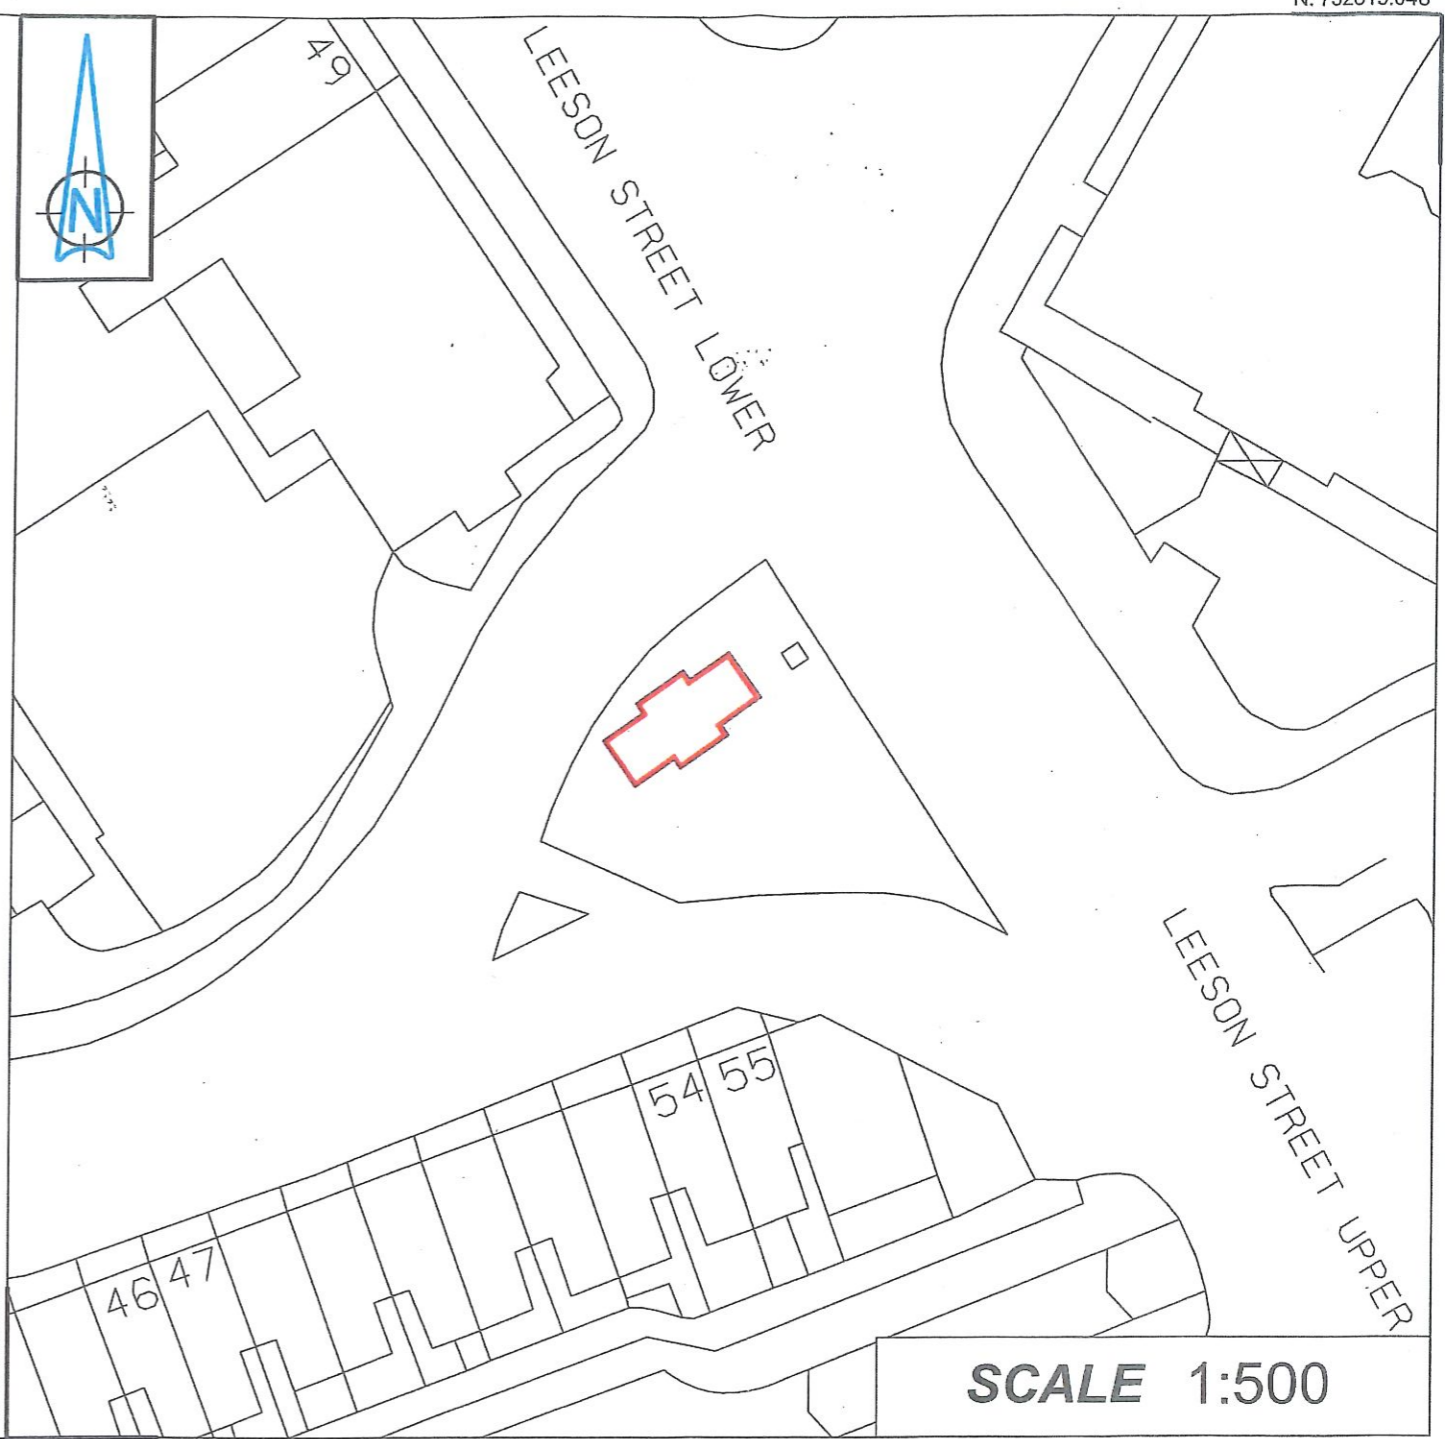

SCALE 1:100

SCALE 1:500

E: 716289.043

N: 732720.964

LEESON STREET KIOSK – RETAIL UNIT

Grant of 20 Year Lease Area: 50m²

AREA TO BE LEESED - 50m²
 RIGHT OF WAY

Comhairle Cathrach
 Bhaile Átha Cliath
 Dublin City Council

An Roinn Comhshaoil agus Iompair
Rannán Suirbhéireachta agus Léarscáilithe
 Environment and Transportation Department
 Survey and Mapping Division

O.S REF 3264-16	SCALE 1:100 , 1:500	INDEX No	DWG No	REV
DATE 08-03-2022		FILE NO F:\SM-2022-0032 - 001 - A.dgn		