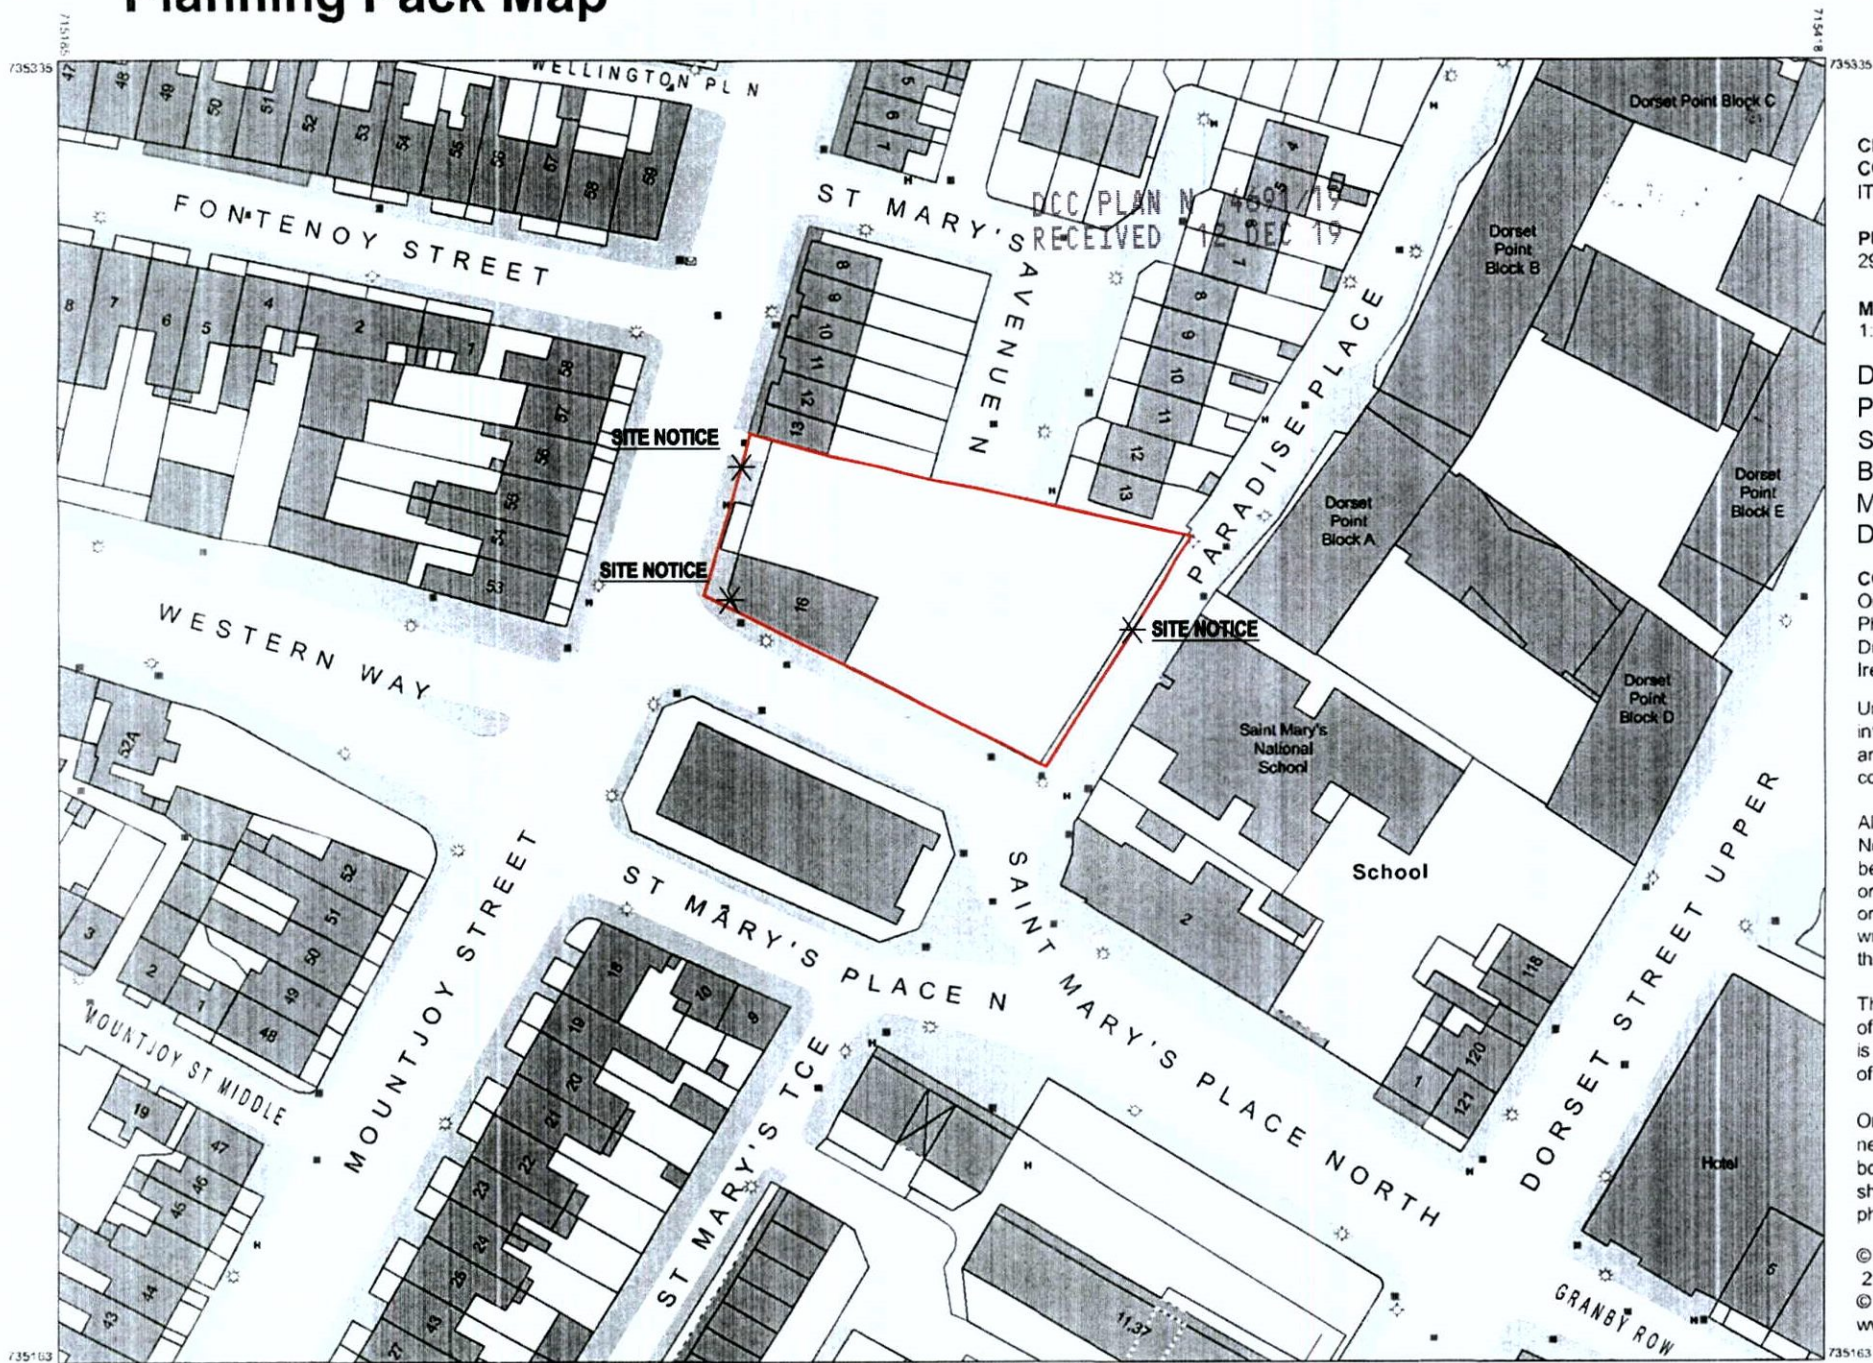

Planning Pack Map

CENTRE COORDINATES:
ITM 715302.735249

PUBLISHED: 29/11/2019
ORDER NO.: 50096786_1

MAP SERIES: 1.1,000
MAP SHEETS: 3197-25

DRAWING PREPARED BY
PA ARCHITECTS
SUITE 141 THE CAPEL
BUILDING
MARYS ABBEY,
DUBLIN 7

The representation on this map
of a road, track or footpath
is not evidence of the existence
of a right of way.

Ordnance Survey maps
never show legal property
boundaries, nor do they
show ownership of
physical features.

© Suirbhéireacht Ordnáis Éireann,
2019
© Ordnance Survey Ireland, 2019
www.osi.ie/copyright

OUTPUT SCALE: 1:1,000

CAPTURE RESOLUTION:
The map objects are only accurate to
the resolution at which they were captured.
Output scale is not indicative of data capture scale.
Further information is available at:
<http://www.osi.ie/copyright>