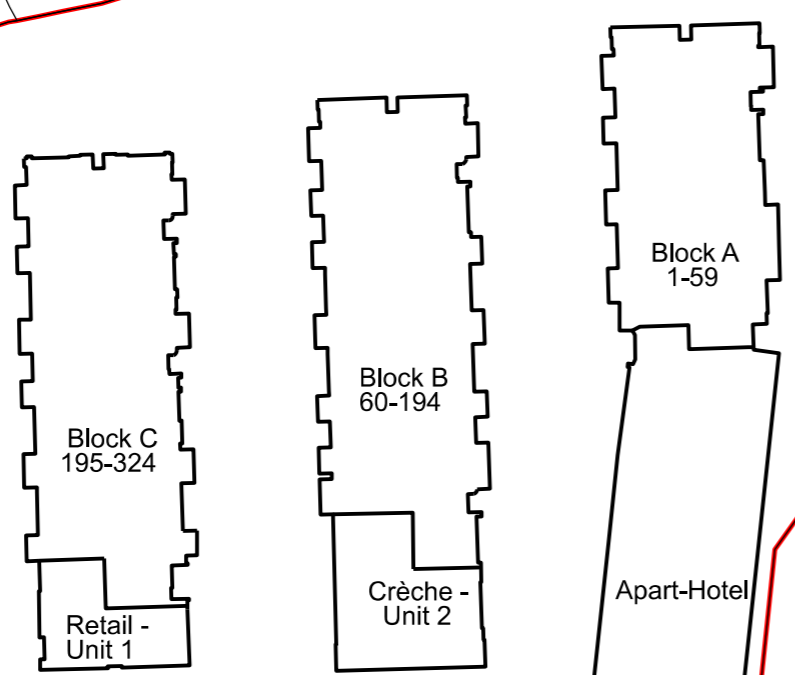

Tk

Bank

SWORDS ROAD

SWORDS ROAD

MAGENTA

HALL

MAGENTA CRESCENT

MAGENTA HALL

Nugent's Gate, Swords Road, Santry, Dublin 9

Map for Naming and Numbering Purposes

- 3 Blocks of Apartments: Block A 1-59, Block B 60-194 & Block C 195-324
- Aparthotel Nugent's Gate
- Retail - Unit 1 Nugent's Gate
- Crèche - Unit 2 Nugent's Gate