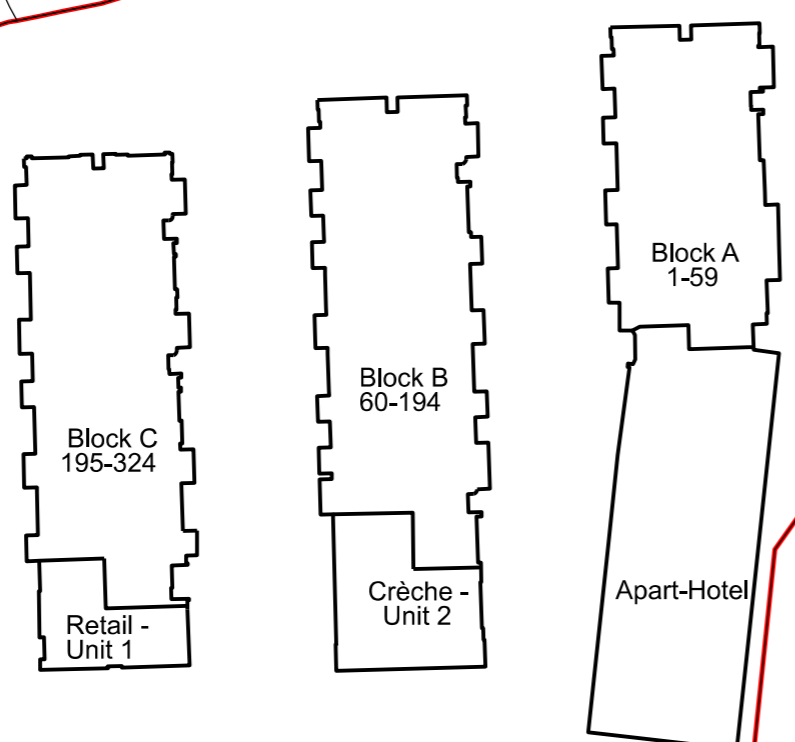

Tk

Bank

SWORDS ROAD

SWORDS ROAD

MAGENTA

HALL

MAGENTA CRESCENT

MAGENTA HALL

Morton Place, Swords Road, Santry, Dublin 9

Map for Naming and Numbering Purposes

- 3 Blocks of Apartments: Block A 1-59, Block B 60-194 & Block C 195-324
- Aparthotel Morton Place
- Retail - Unit 1 Morton Place
- Crèche - Unit 2 Morton Place