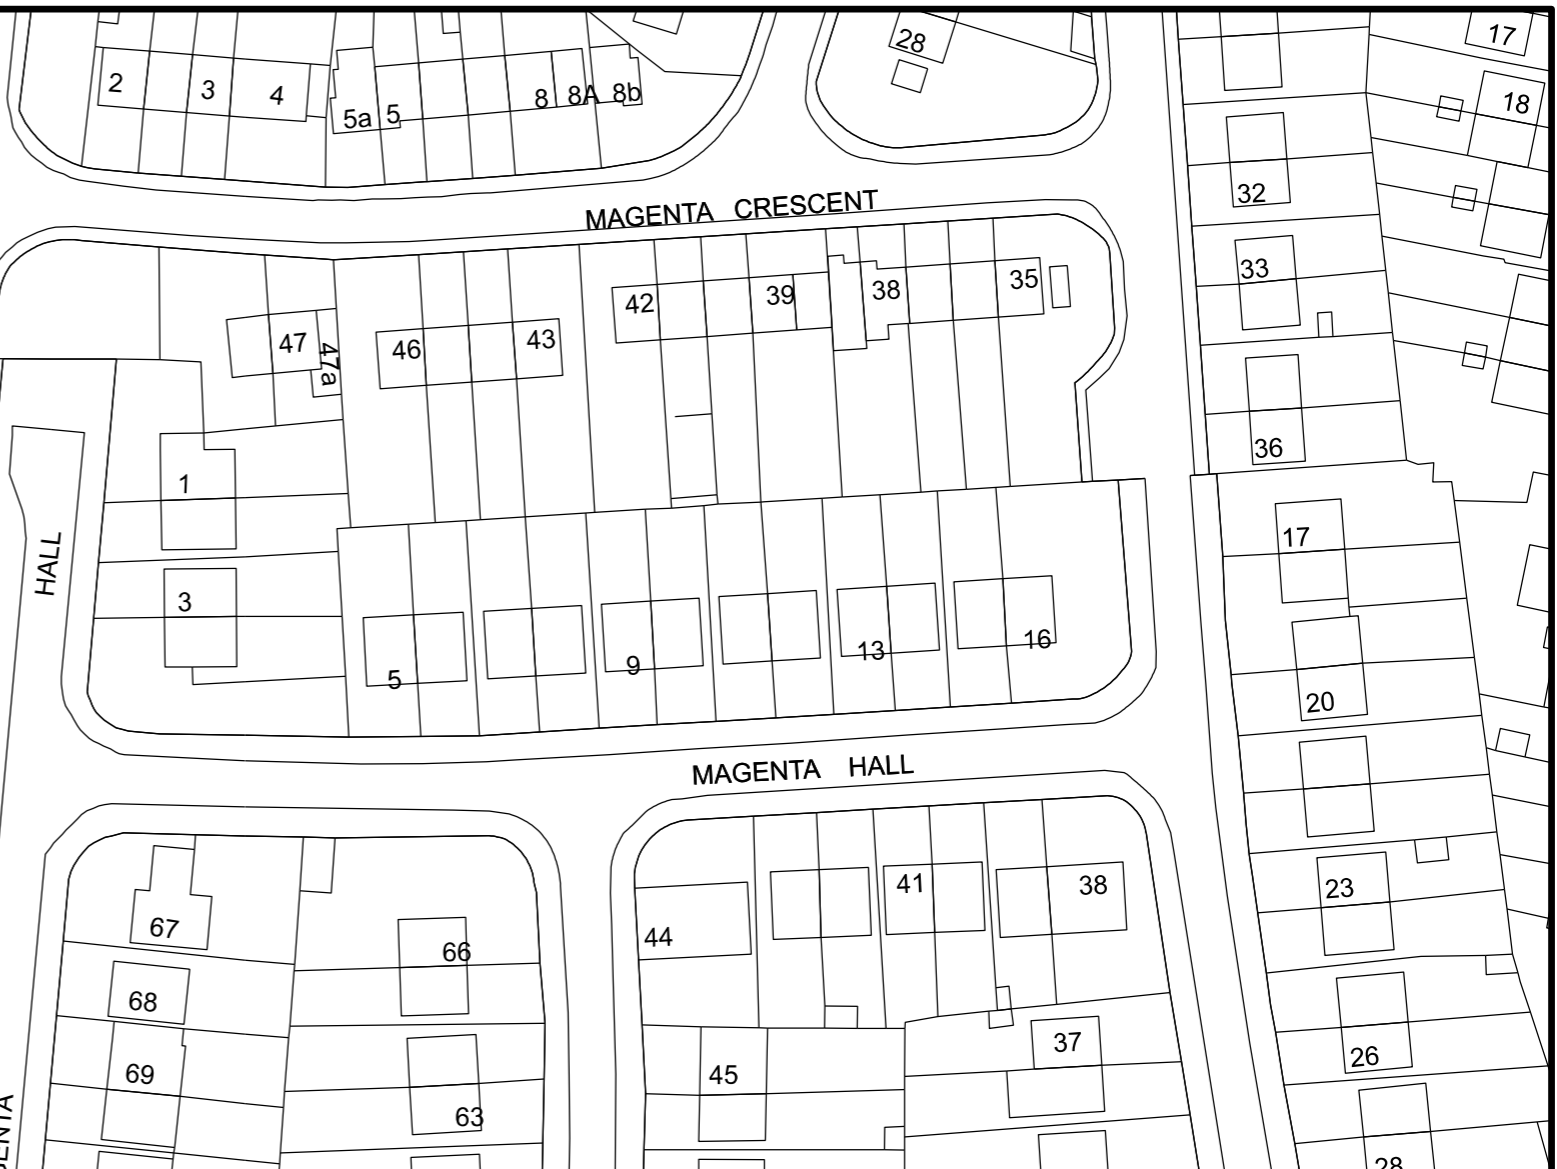

Tk

Bank

SWORDS ROAD

SWORDS ROAD

MAGENTA

HALL

MAGENTA CRESCENT

MAGENTA HALL

Morton Place, Swords Road, Santry, Dublin 9

Map for Naming and Numbering Purposes

- 3 Blocks of Apartments: Block A 1-59, Block B 60-194 & Block C 195-324
- Aparthotel Morton Place
- Retail - Unit 1 Morton Place
- Crèche - Unit 2 Morton Place