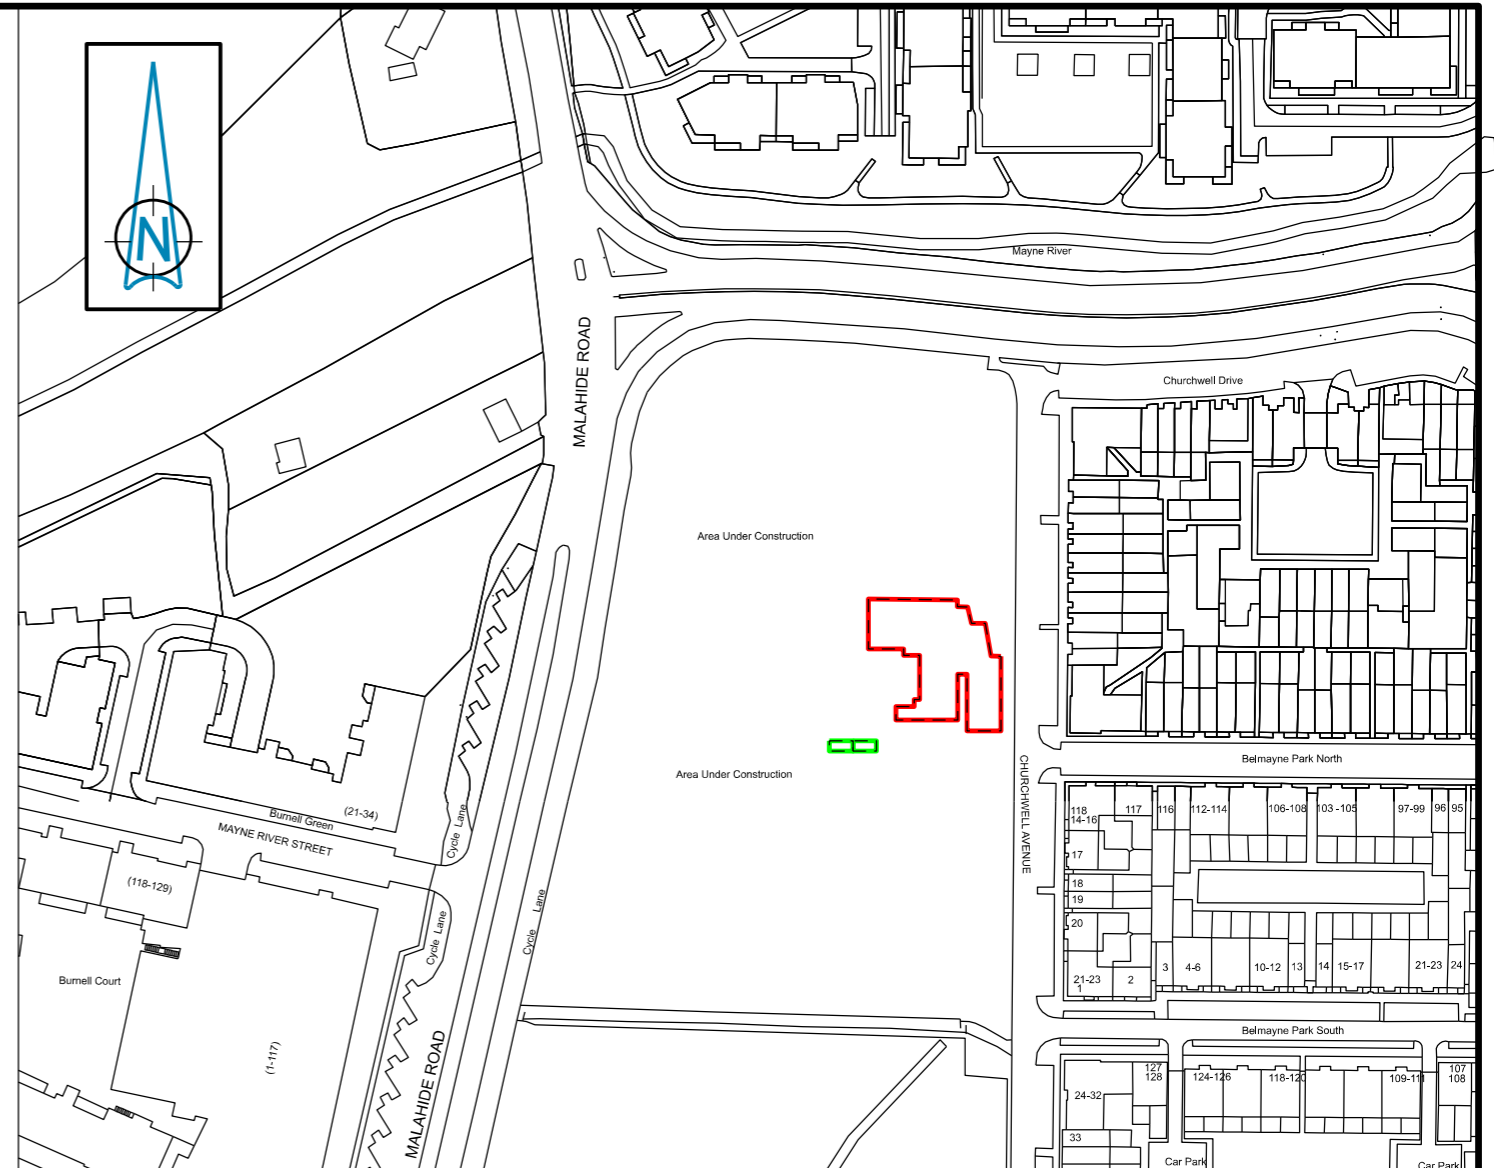

Ground Floor

First Floor

Scale - 1:125

CHURCHWELL GARDENS - Site at

Dublin City Council to First Steps Academy Creche & Montessori Limited

Proposed Grant of 25 Year Lease

Car Spaces Shown Thus -

Comhairle Cathrach
Bhaile Átha Cliath
Dublin City Council

An Roinn Comhshaoil agus Iompair
Rannán Suirbhéireachta agus Léarscáilithe
Environment and Transportation Department
Survey and Mapping Division

O.S REF 3065 - C	SCALE 1:2000
DATE 03-11-2020	SURVEYED / PRODUCED BY L. Butler