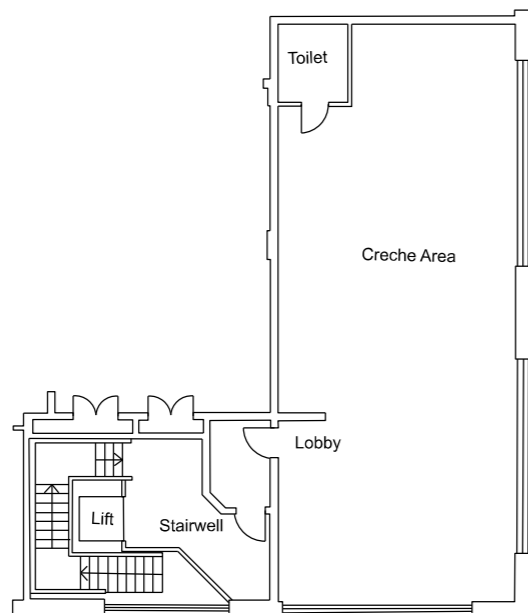

Ground Floor

First Floor

Scale - 1:125

CHURCHWELL GARDENS - Site at

Dublin City Council to First Steps Academy Creche & Montessori Limited

Proposed Grant of 25 Year Lease

Car Spaces Shown Thus -

Comhairle Cathrach
Bhaile Átha Cliath
Dublin City Council